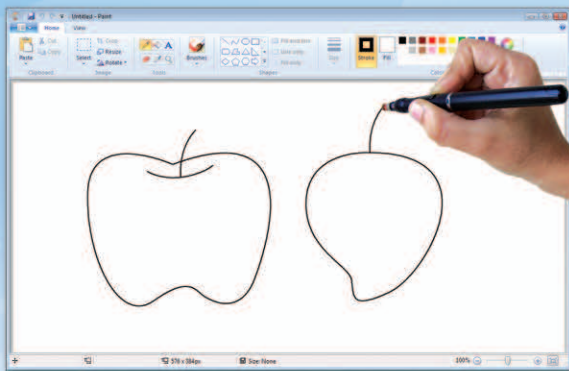

Convert Your PC / Laptop Screen to Touch Screen

e-Touch Pen

“Mouse R.I.P... Go Touch”

Experience full touch utility of  Windows 8

Write on Screen with Touch Pen - Convert

Draw / Annotate with Pen

Touch and Play Games

Key Features

- Plug & Play - No driver required
- Compact & Portable - Easy to use
- Special Pen Tip - Scratch free
- Easy one time calibration
- Supports upto 17" screen size
- Minimum requirement Windows 8 OS